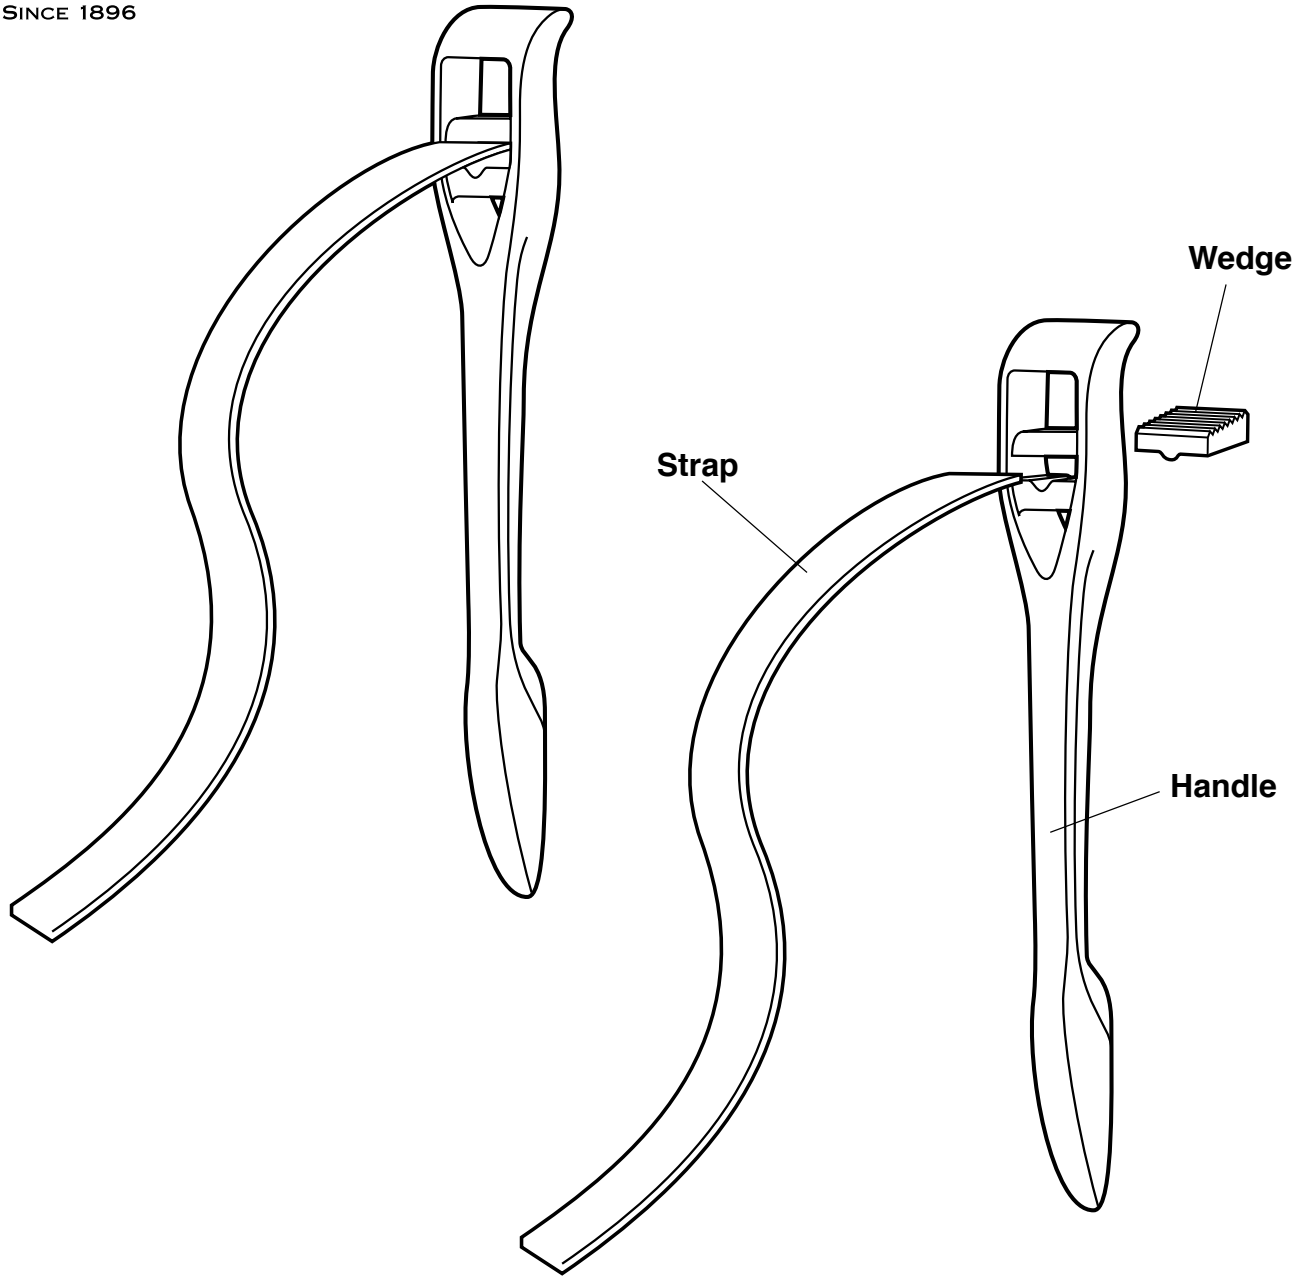

PIPE TOOLS & VISES
SINCE 1896

Strap Wrenches ("A" models)

Replacement Parts

Parts List

STRAP			WEDGE	
Tool	Item Code	Cat. No.	Item Code	Cat. No.
SW12A	92248	SW12AS	92251	SW12AW
SW12A30	92247	SW12A30S	92251	SW12AW
SW18A	92249	SW18AS	92252	SW18AW
SW18A48	92246	SW1848AS	92252	SW18AW
SW24A	92250	SW24AS	92253	SW24AW
SW24A72	92236	SW2472AS	92253	SW24AW