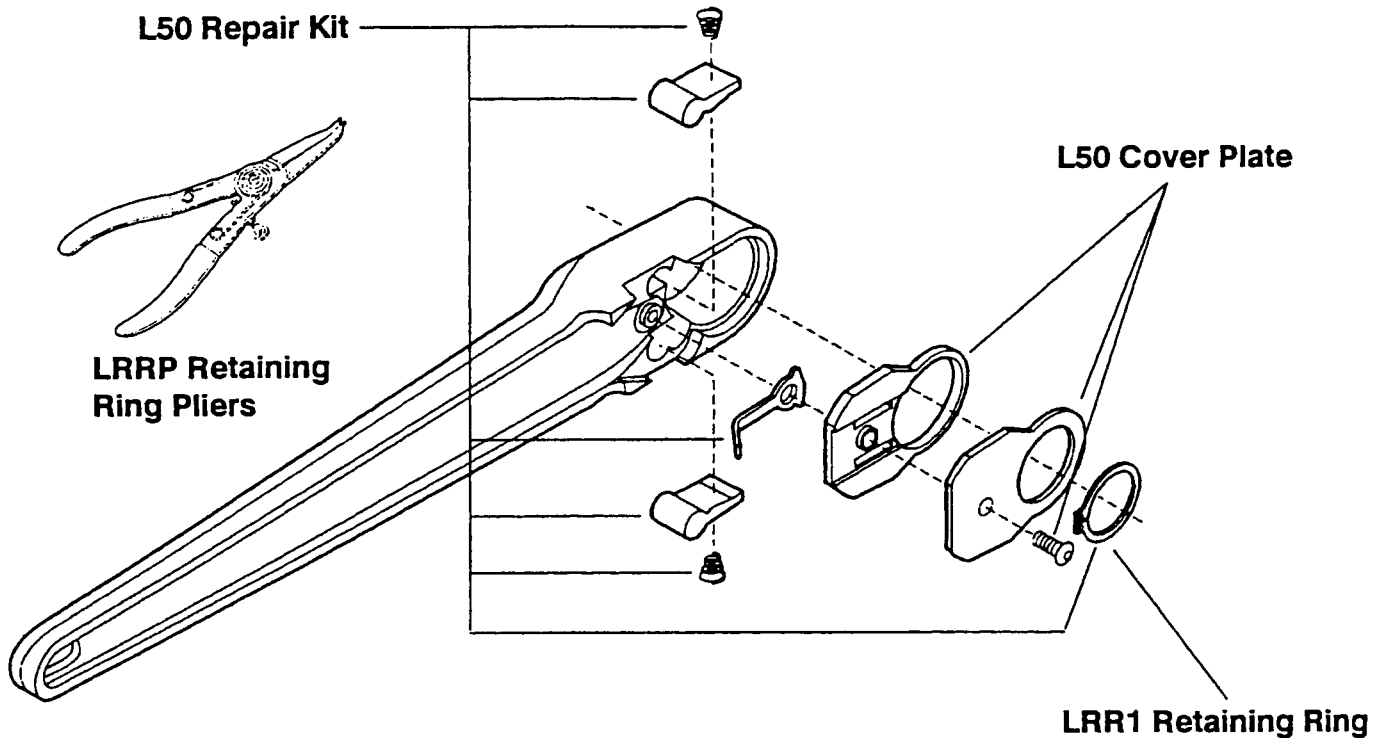

L50 & L51 Ratchet Wrenches

Replacement Parts

| Item Description | Item Code | Catalog Number |
|----------------------------|-----------|----------------|
| L50 & L51 Repair Kit * | 92270 | L50RK |
| L50 & L51 Cover Plate ** | 92260 | L50CP |
| LRR1 Retaining Ring | 92280 | LRR1 |
| LRRP Retaining Ring Pliers | 92288 | LRRP |

* The L50RK repair kit includes: 2 pawls, 2 springs, 1 shifter and a retaining ring.

** The L50CP cover plate includes: 1 cover plate, 1 nylon liner and 1 attaching screw.