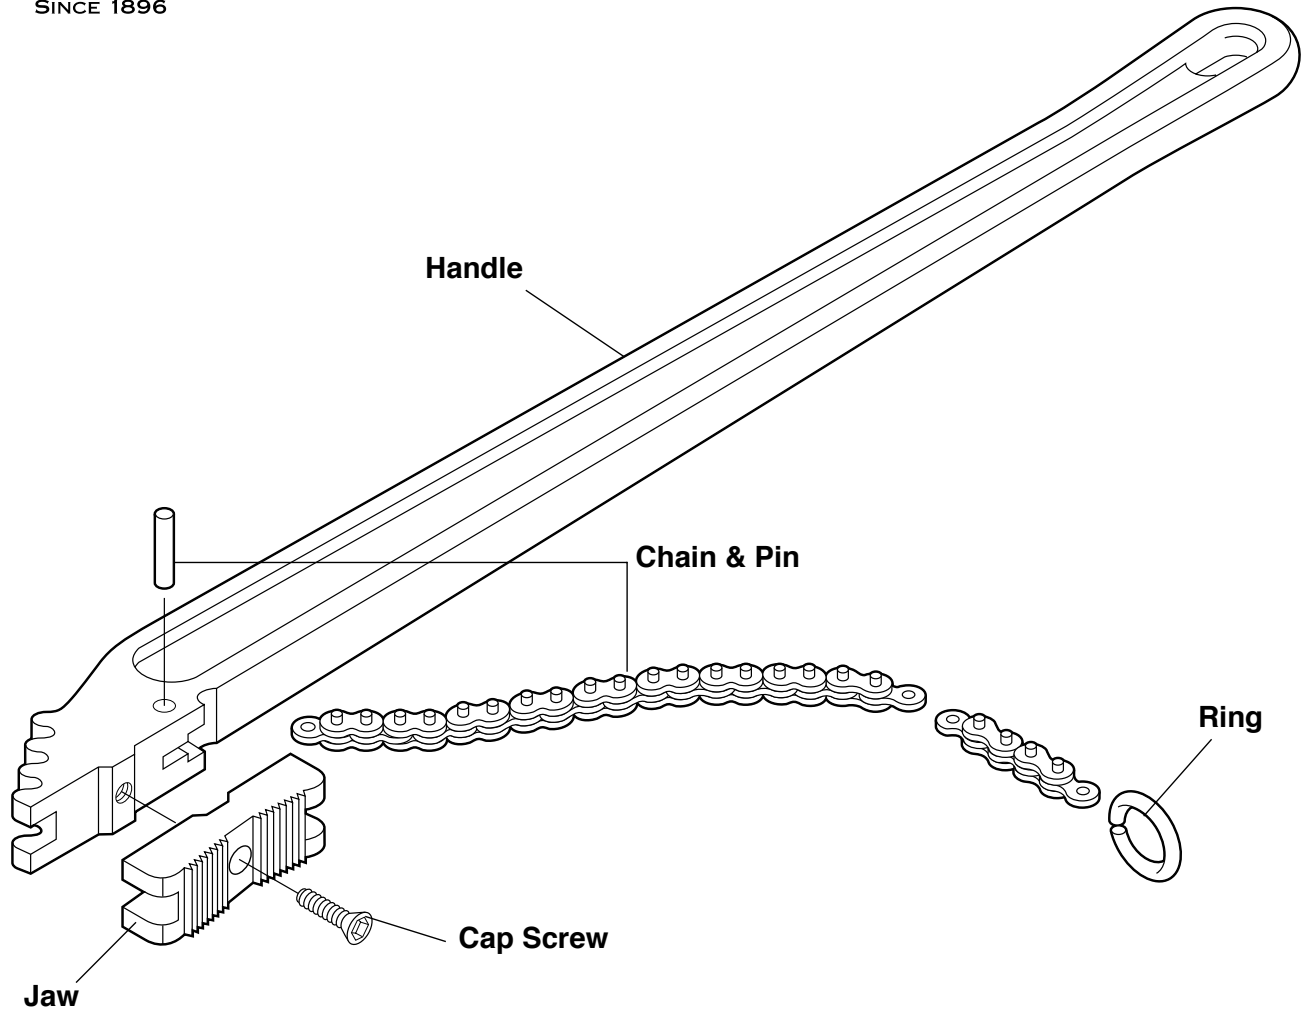

# Chain Wrenches (Heavy Duty)

Replacement Parts

## Parts List

Chain Wrench	JAW		CAP SCREW		CHAIN & PIN		RING	
	Item Code	Catalog No.	Item Code	Catalog No.	Item Code	Catalog No.	Item Code	Catalog No.
WA14	92011	WA14J	30040	WA14CS	92021	WA14C	40009	WA14R
WA18A	92013	WA18J	30192	WA18CS	92415	WA18CA	40009	WA14R
WA24A	92013	WA18J	30192	WA18CS	92416	WA24CA	40009	WA14R
WA36	92014	WA36J	30006	WA36CS	92024	WA36C	40010	WA36R
WA48	92015	WA48J	30006	WA36CS	92025	WA48C	40010	WA36R
WA60	92016	WA60J	30007	WA60CS	92026	WA60C	40012	WA60R
WA72	92017	WA72J*	30148	WA60CS*	92027	WA72C	40012	WA60R
WA84	92017	WA72J*	30148	WA84CS*	92028	WA84C	40012	WA60R