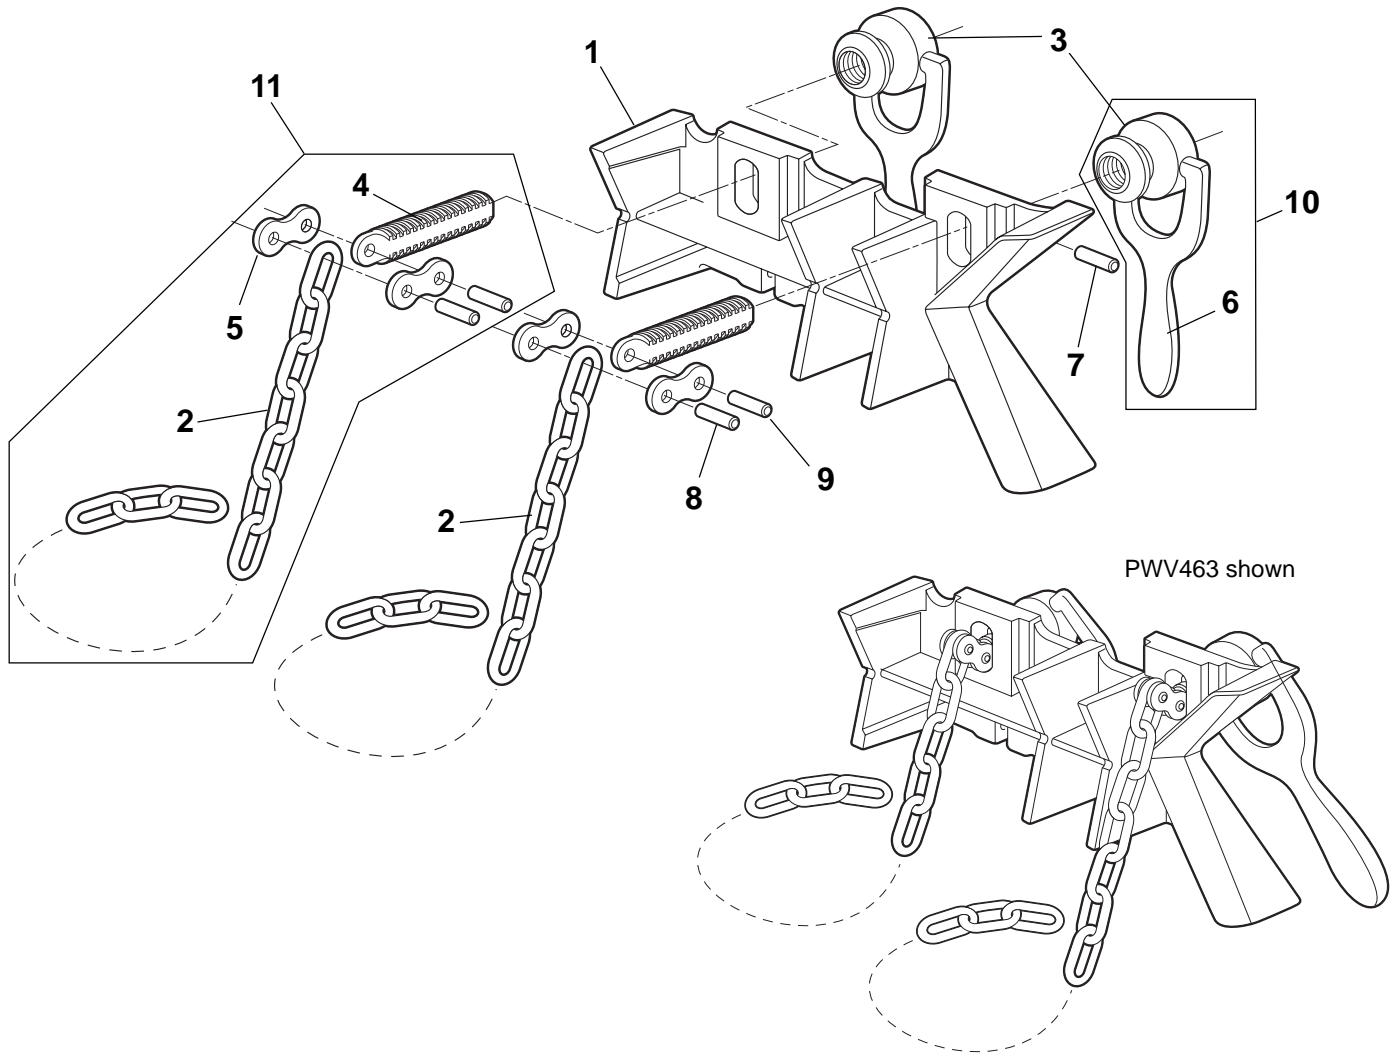

PIPE TOOLS & VISES
SINCE 1896

Pipe Welding Vises

Replacement Parts

Parts List

Ref. No.	Description	PWV461	PWV463	Quantity
		#02491	#02493	
1	Base	42491	42493	1
2	Coil Chain	42485	42485	2
3	Plated Nut	97311	97311	2
4	Screw	97307	97307	2
5	Link Chain	47314	47314	4
6	Swivel Handle	92003	92003	2
7	Spring Pin	32491	32491	4
8	Link Chain Pin w/Shoulder	47318	47318	2
9	Link Chain Pin	47317	47317	2
10	Swivel Assembly	92498	92498	2
11	Chain Assembly	92497	92497	2