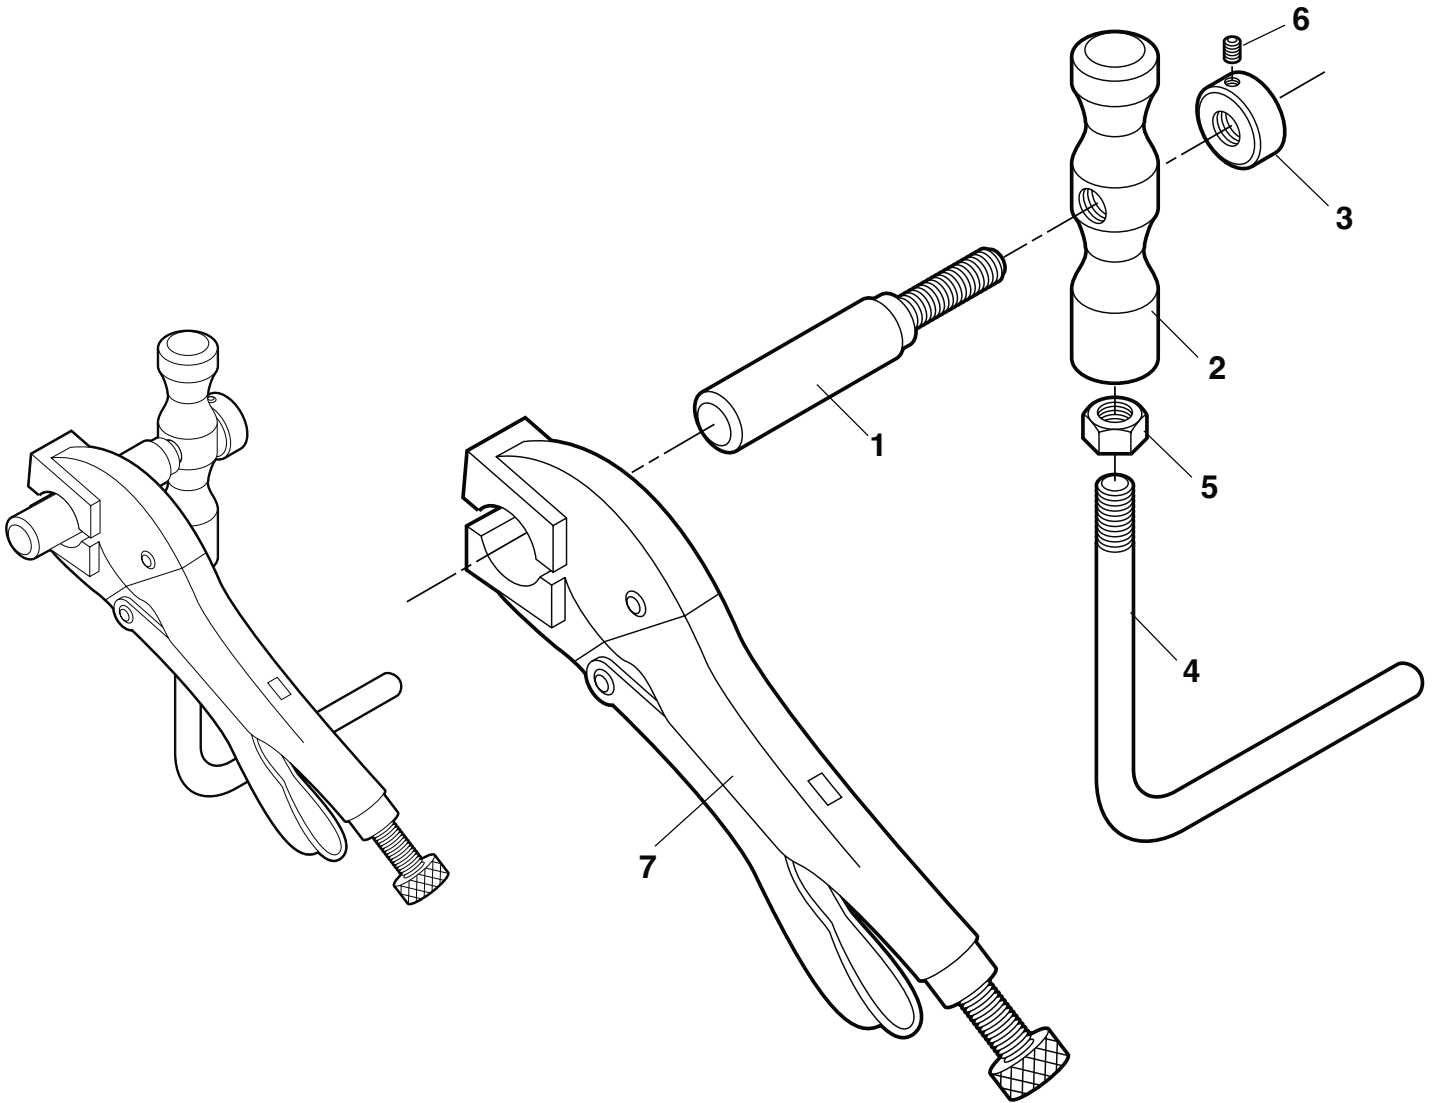

PIPE TOOLS & VISES
SINCE 1896

Flare Tools for Plastic Water Service Lines

Applies to: 04200, 04202

Replacement Parts

Parts List

Ref. No.	Description	SFPE 3/4	SFPE 1	Qty
		#04200 Item Code	#04202 Item Code	
1	Pilot Plug	94260	94261	1
2	Flare Head	94056	94059	1
3	Locknut	94058	94062	1
4	Handle	94057	94057	1
5	Jam Nut	30050	30050	1
6	Set Screw	30094	30094	1
7	Clamping Pliers	94066	94068	1