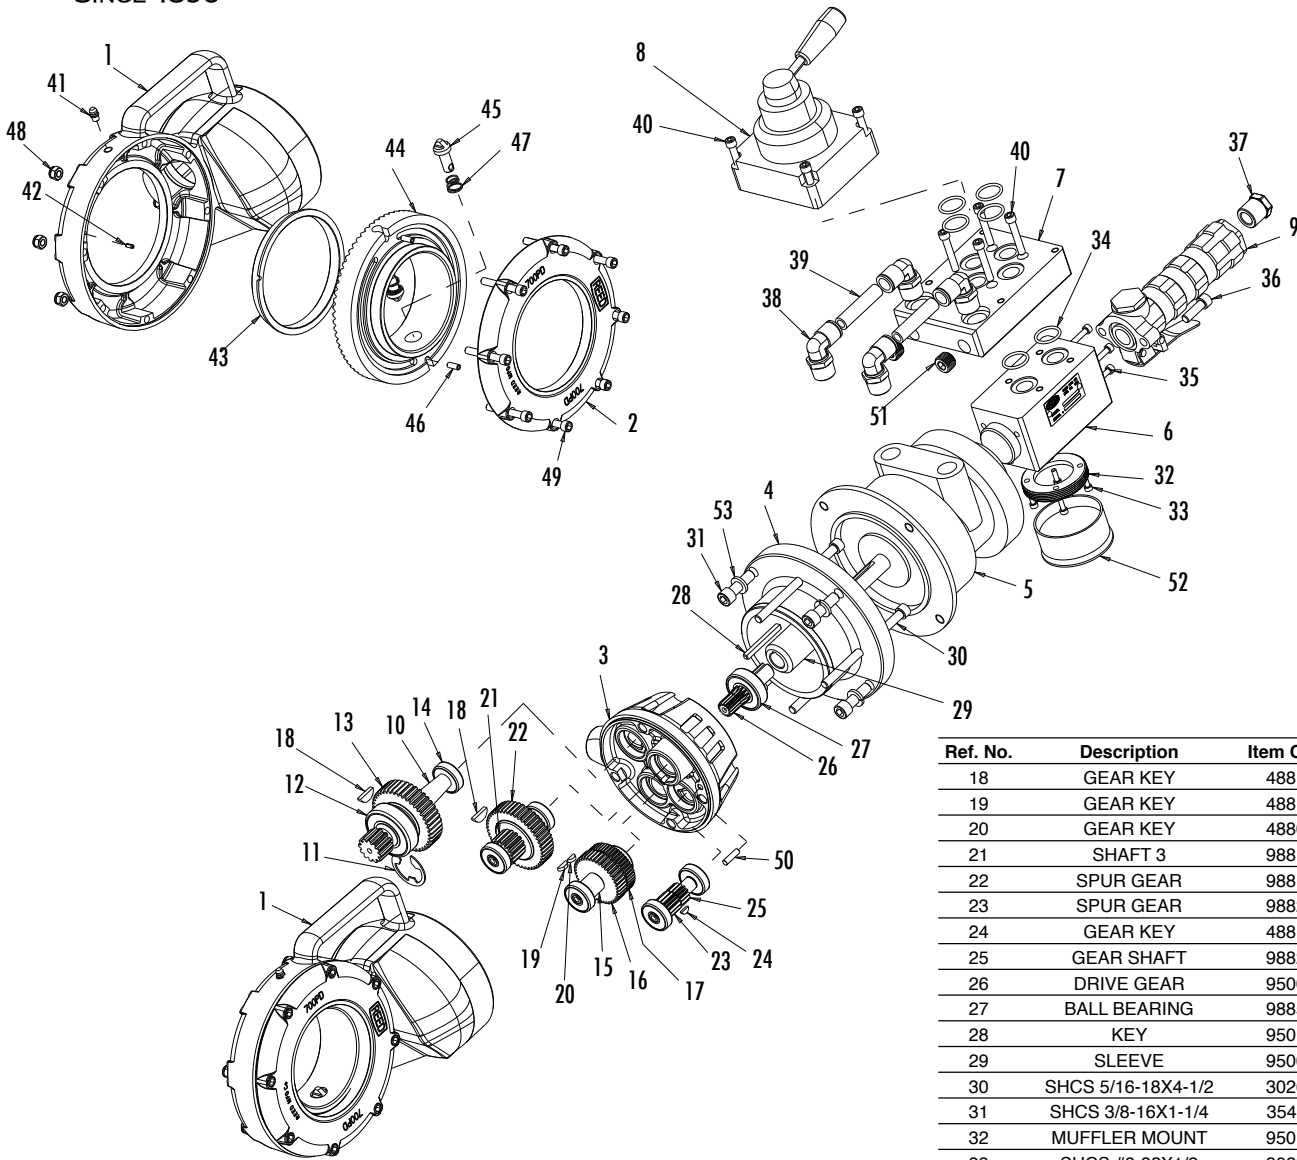

PIPE TOOLS & VISES
SINCE 1896

700APD Pneumatic Power Drive

Replacement Parts

Parts List

Ref. No.	Description	Item Code	Qty. Used
1	GEAR CASE	98800	1
2	COVER PLATE	98804	1
3	FAN HOUSING	98801	1
4	AIR MOTOR ADAPTER	95010	1
5	AIR MOTOR	47710	1
6	INTAKE BLOCK	95007	1
7	MANIFOLD	95006	1
8	3 WAY VALVE	37757	1
9	LEVER HANDLE, DEADMAN	47683	1
10	SHAFT 4	98817	1
11	RETAINING RING	38856	1
12	BALL BEARING	98845	1
13	SPUR GEAR	98818	1
14	BALL BEARING	98846	7
15	SHAFT	98822	1
16	SPUR GEAR	98812	1
17	SPUR GEAR	98809	1

Ref. No.	Description	Item Code	Qty. Used
18	GEAR KEY	48816	2
19	GEAR KEY	48810	1
20	GEAR KEY	48807	1
21	SHAFT 3	98814	1
22	SPUR GEAR	98815	1
23	SPUR GEAR	98824	1
24	GEAR KEY	48819	1
25	GEAR SHAFT	98823	1
26	DRIVE GEAR	95001	1
27	BALL BEARING	98855	1
28	KEY	95015	1
29	SLEEVE	95002	1
30	SHCS 5/16-18X4-1/2	30260	4
31	SHCS 3/8-16X1-1/4	35411	4
32	MUFFLER MOUNT	95016	1
33	SHCS #8-32X1/2	30239	4
34	O-RING #117	37759	6
35	SHCS #10-32X4	30258	3
36	SHCS 5/16-18X1	30257	2
37	BUSHING	37727	1
38	90 TUBE FITTING	37756	4
39	TUBE (CUT @ ASS'Y)	95014	2
40	SHCS 1/4-20X1-1/2	30256	8
41	GREASE FITTING	40338	1
42	SPRING PIN 1/8DIA X 5/16	38857	1
43	FACE BEARING	98806	1
44	FACE GEAR	98805	1
45	PAWL	98837	2
46	SPRING PIN 3/16 DIA X 1/2	38835	2
47	PAWL SPRING	98836	2
48	NYLOC NUT 1/4-20	30108	8
49	SHCS 1/4-20X1-3/4	38838	8
50	DOWEL PIN .205 DIA X 3/4	48847	1
51	PIPE PLUG 3/8 NPT SOCKET	37726	2
52	MOTOR MUFFLER	47711	1
53	LOCK WASHER	30033	4