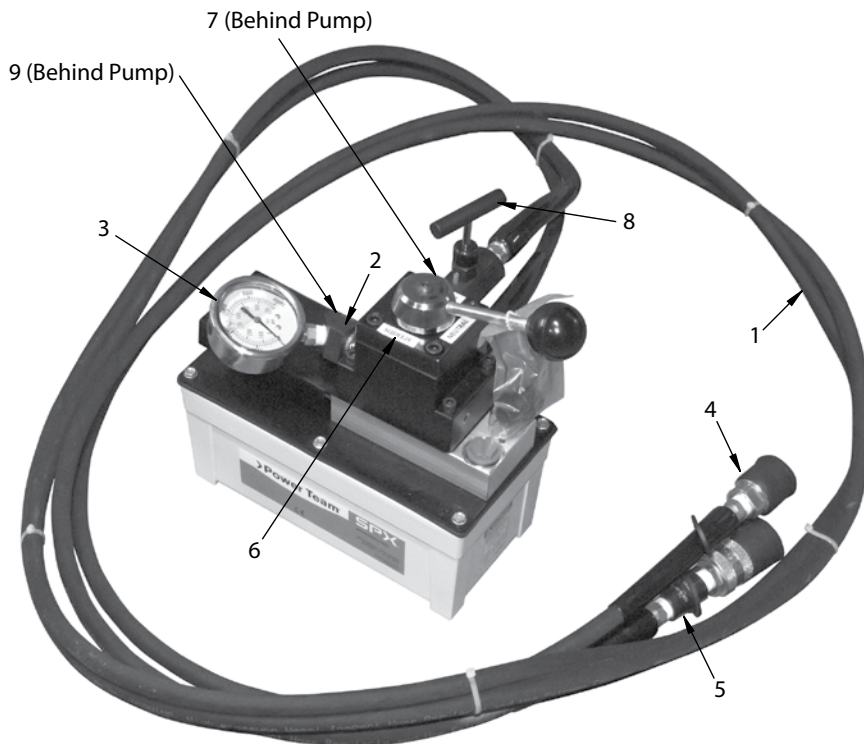

PIPE TOOLS & VISES
SINCE 1896

Bear Hug™ PE Squeeze Tool Pumps: PESMPA, PESAPA

Replacement Parts

Manual Pump #04329

Parts List

Ref No.	Part No.	Description	Qty.
1	94327	12-FT HYD. HOSE	2
2	94328	45 DEG. FITTING	1
3	94314	PRESSURE GAUGE	1
4	94322	COUPLER SET	1
5	94329	COUPLING FITTING	1
6	54287	PUMP STICKERS	1

Air-Over-Hydraulic Pump #04330

Parts List

Ref. No.	Part No.	Description	Qty.
1	94327	12-FT HYD. HOSE	2
2	94328	45 DEG. FITTING	1
3	94314	PRESSURE GAUGE	1
4	94322	COUPLER SET	1
5	94329	COUPLING FITTING	1
6	54287	PUMP STICKERS (3)	1
7	94324	HYD. NIPPLE CONNECTOR	1
8	94338	FLOW CONTROL VALVE	1
9	54288	REMINDER STICKER	1