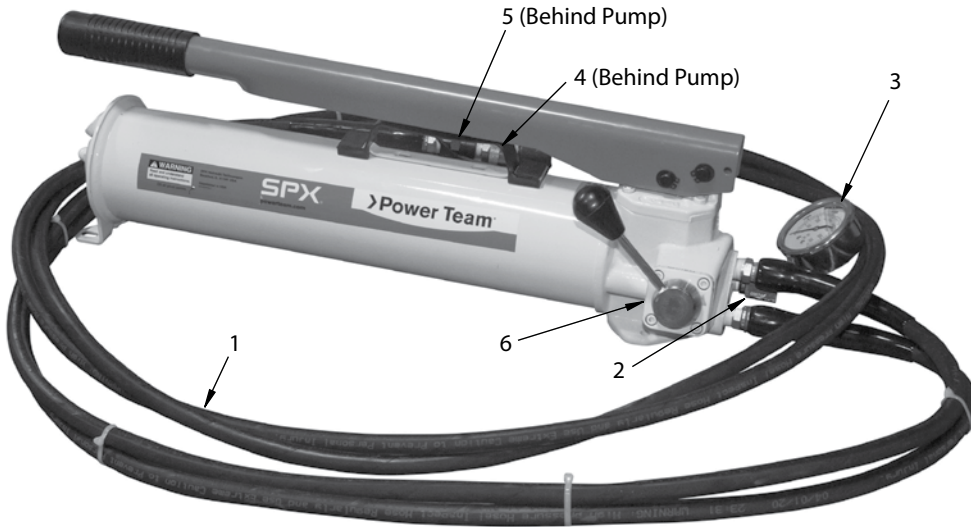

PIPE TOOLS & VISES
SINCE 1896

Bear Hug™ PE Squeeze Tool Pumps: PESMPA, PESAPA

Replacement Parts

Manual Pump #04329

Parts List

Ref No.	Part No.	Description	Qty.
1	94327	12-FT HYD. HOSE	2
2	94328	45 DEG. FITTING	1
3	94314	PRESSURE GAUGE	1
4	94322	COUPLER SET	1
5	94329	COUPLING FITTING	1
6	54287	PUMP STICKERS	1

Air-Over-Hydraulic Pump #04330

Parts List

Ref. No.	Part No.	Description	Qty.
1	94327	12-FT HYD. HOSE	2
2	94328	45 DEG. FITTING	1
3	94314	PRESSURE GAUGE	1
4	94322	COUPLER SET	1
5	94329	COUPLING FITTING	1
6	54287	PUMP STICKERS (3)	1
7	94324	HYD. NIPPLE CONNECTOR	1
8	94338	FLOW CONTROL VALVE	1
9	54288	REMINDER STICKER	1