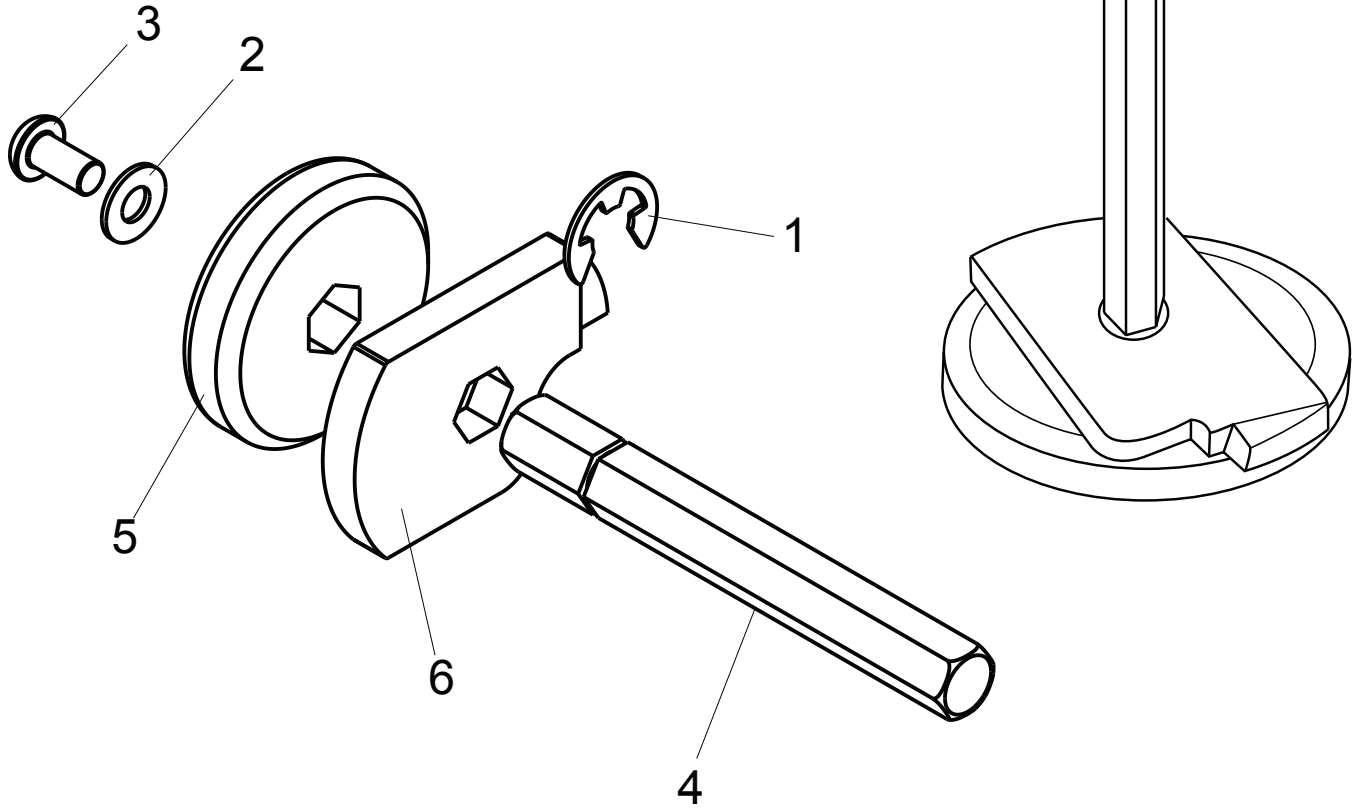

# Clean Ream Plus™ Plastic Pipe Fitting Reamers

Replacement Parts

## Parts List

Ref. No.	Description	CRP150 Item Code	CRP200 Item Code	Qty. Used
1	3/8 EXTERNAL RETAINING RING	24527	24527	1
2	#10 WASHER	24528	24528	1
3	10-24 X 3/8 SELF LOCKING	24529	24529	1
4	3/8 HEX SHAFT	44520	44520	1
5	GUIDE	94513	94514	1
6	CUTTING DISC	94529	94530	1