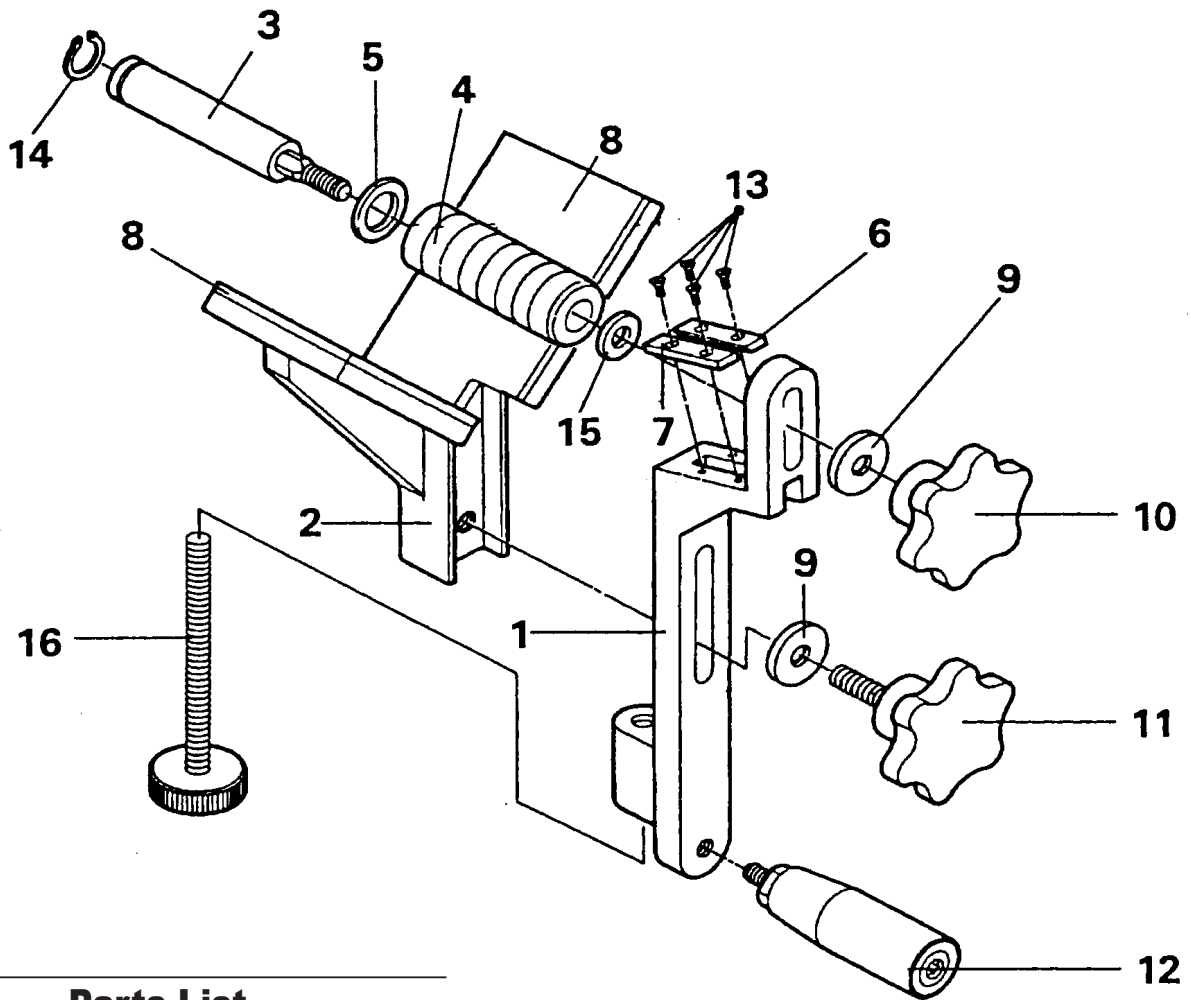

PIPE TOOLS & VISES
SINCE 1896

BT2 Beveler

Replacement Parts

Applies to: 04398, 94388, 94386

Parts List

Ref. No.	Item Code	Description	Qty.
1	94397	BLADE SUPPORT	1
2	94401	"V" SADDLE	1
3	94383	PIVOT SHAFT	1
4	94381	GUIDE ROLLER	1
5	94387	SPACING COLLAR	1
6	94388	CUTTING BLADE	1
7	94386	SUPPORT BLADE	1
8	94403	SLIDE FELT (SHOWN INSTALLED)	1
9	94390	HANDLE WASHER	2
10	94391	HAND WHEEL	1
11	94417	HAND WHEEL	1
12	94034	TURNING HANDLE	1
13	94393	BLADE SCREW	4
14	94394	RETAINING RING	1
15	94396	WASHER	1
16	94409	THREADED BAR ASSEMBLY	1